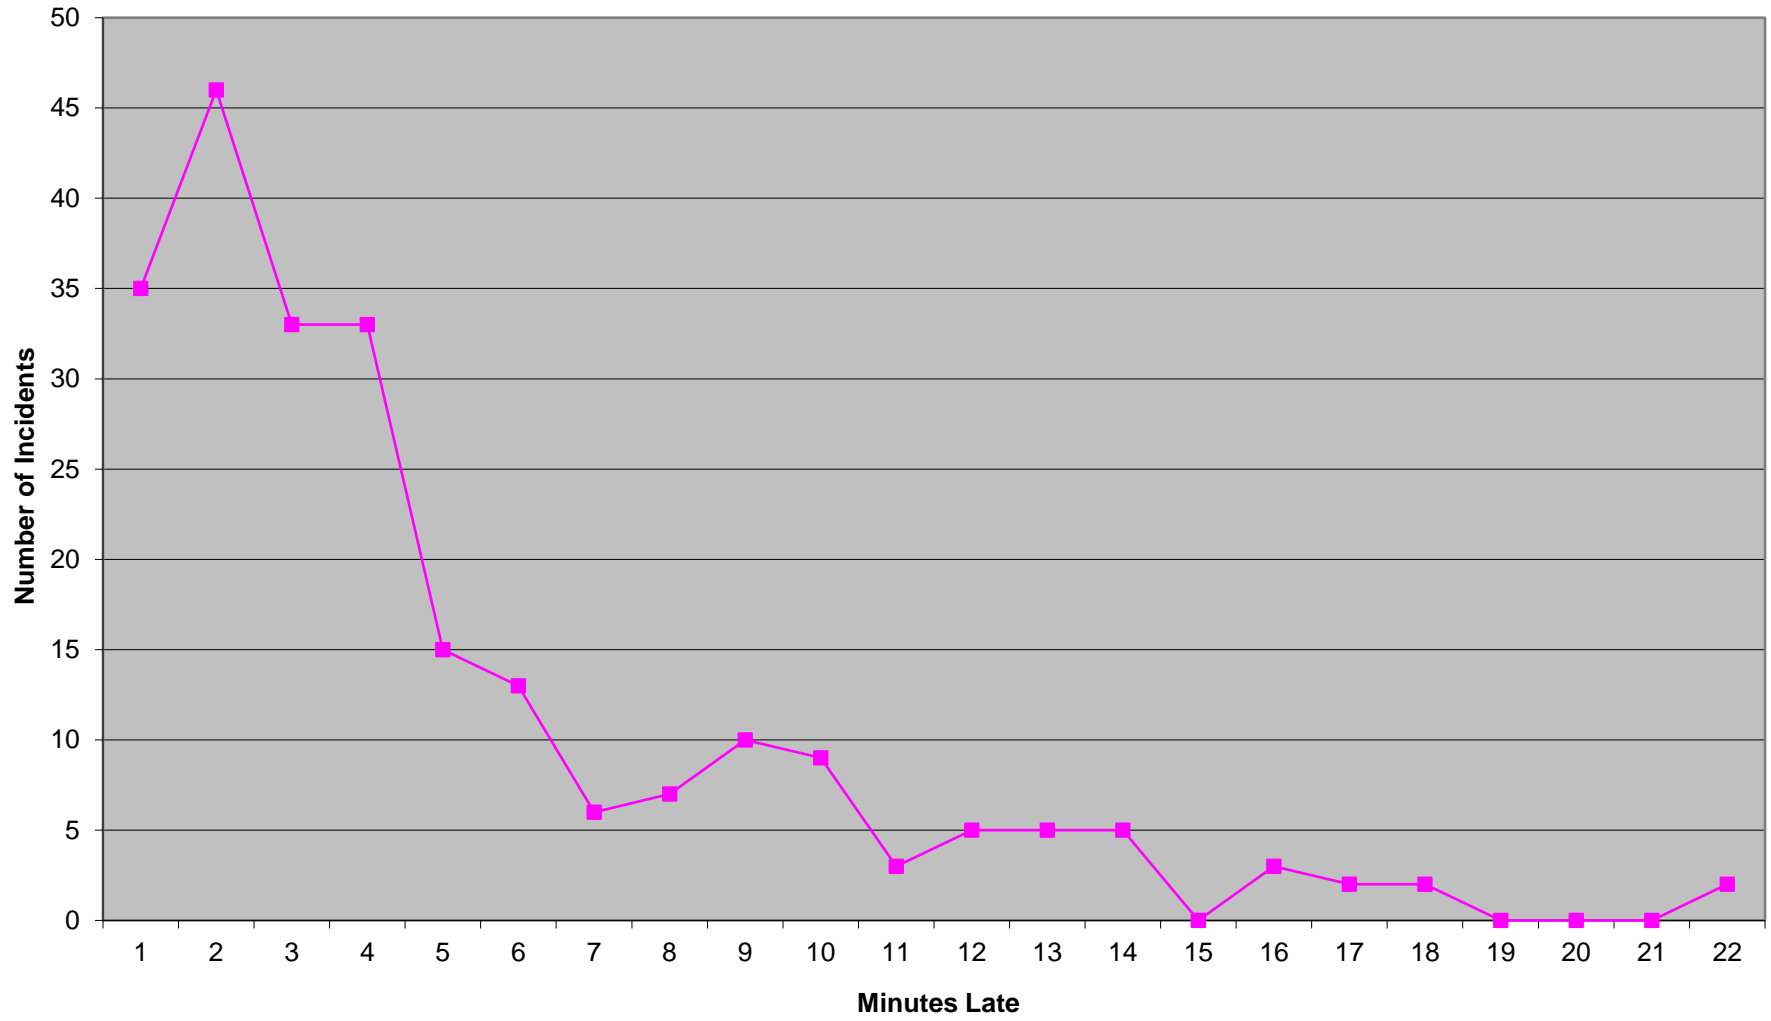

**Eastern Division Priority 1 Late Calls
August 2016**

Western Division Priority 1 Late Calls August 2016

Edmond Priority 1 Late Calls August 2016