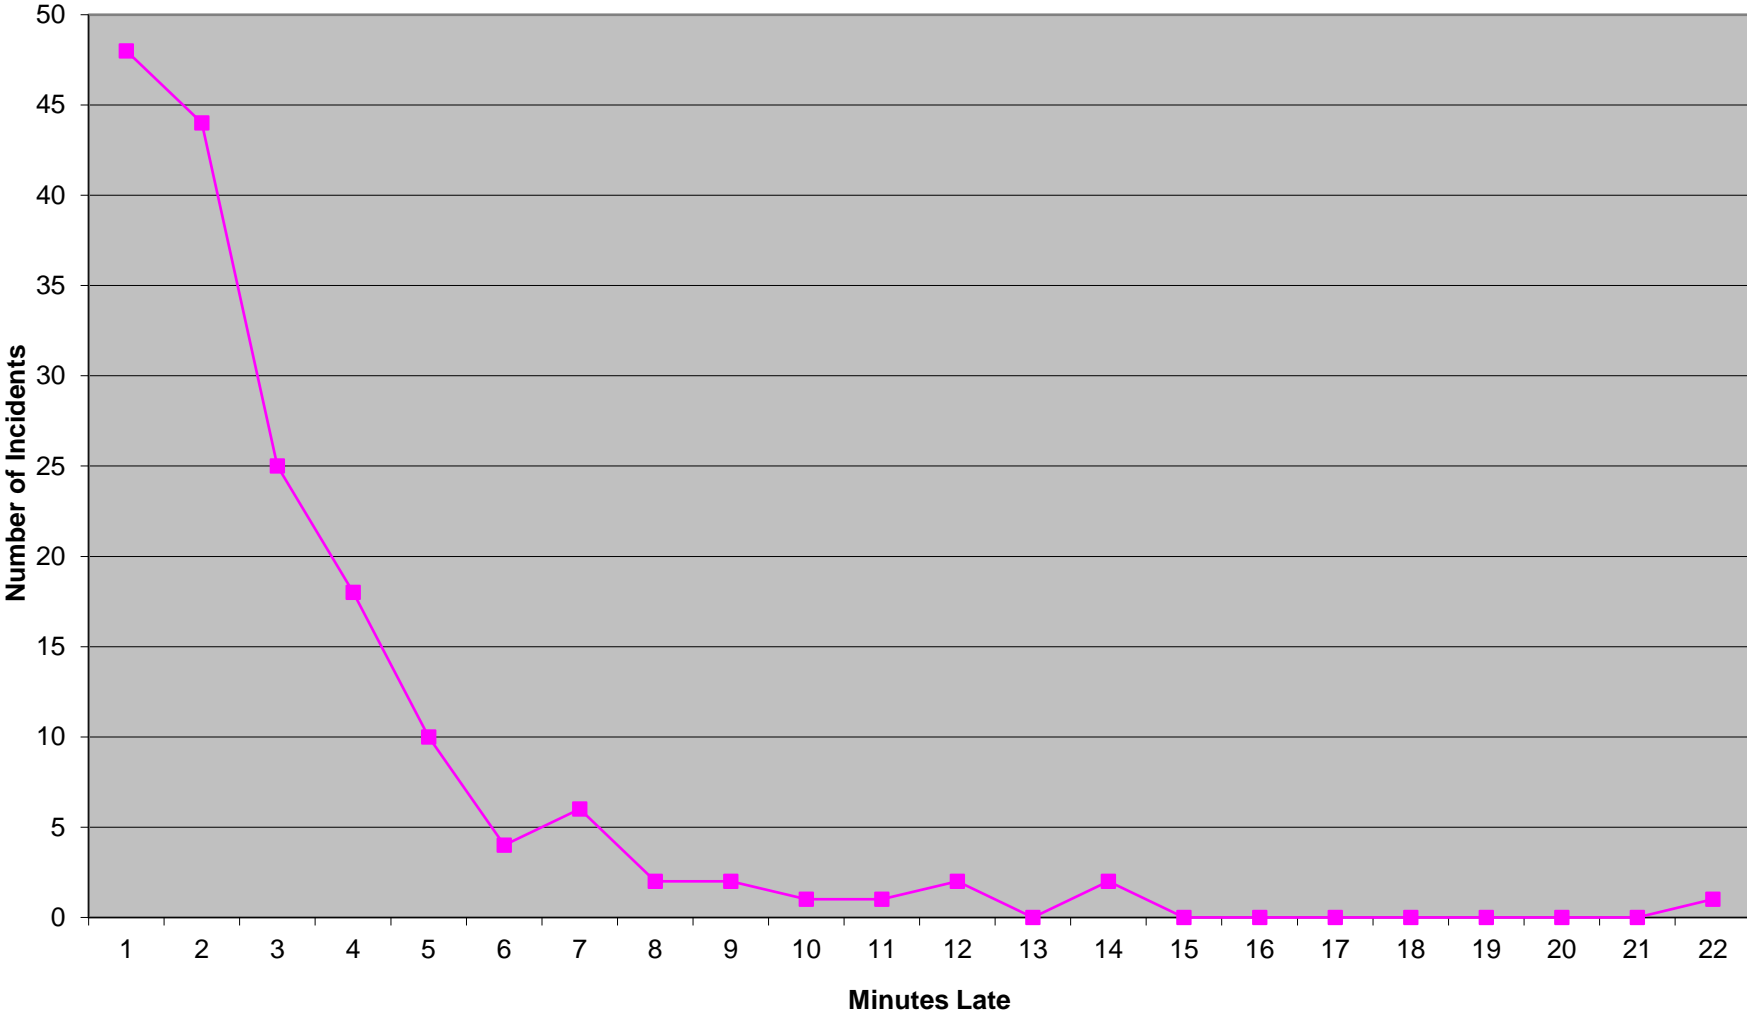

**Eastern Division Priority 1 Late Calls
August 2016**

Western Division Priority 1 Late Calls August 2016

Edmond Priority 1 Late Calls August 2016